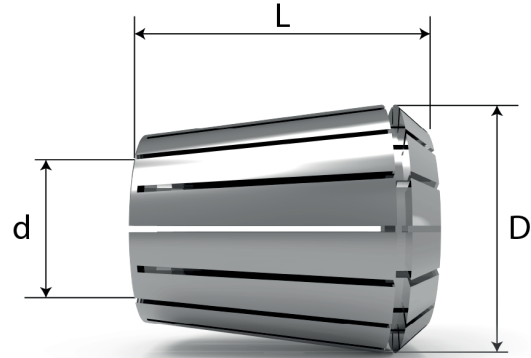

ER DIN 6499

Sipariş Kodu	Cinsi	d	D	L	Fiyatı (TL)
HT470.02	ER 32 / 430	2	30	44	450,00 ₺
HT470.03	ER 32 / 430	3	30	44	450,00 ₺
HT470.04	ER 32 / 470	4	30	44	450,00 ₺
HT470.05	ER 32 / 470	5	30	44	450,00 ₺
HT470.06	ER 32 / 470	6	30	44	450,00 ₺
HT470.07	ER 32 / 470	7	30	44	450,00 ₺
HT470.08	ER 32 / 470	8	30	44	450,00 ₺
HT470.09	ER 32 / 470	9	30	44	450,00 ₺
HT470.10	ER 32 / 470	10	30	44	450,00 ₺
HT470.11	ER 32 / 470	11	30	44	450,00 ₺
HT470.12	ER 32 / 470	12	30	44	450,00 ₺
HT470.13	ER 32 / 470	13	30	44	450,00 ₺
HT470.14	ER 32 / 470	14	30	44	450,00 ₺
HT470.15	ER 32 / 470	15	30	44	450,00 ₺
HT470.16	ER 32 / 470	16	30	44	450,00 ₺
HT470.17	ER 32 / 470	17	30	44	450,00 ₺
HT470.18	ER 32 / 470	18	30	44	450,00 ₺
HT470.19	ER 32 / 470	19	30	44	450,00 ₺
HT470.20	ER 32 / 470	20	30	44	450,00 ₺

Sipariş Kodu	Cinsi	d	D	L	Fiyatı (TL)
HT472.03	ER 40 / 472	3	41	46	570,00 ₺
HT472.04	ER 40 / 472	4	41	46	570,00 ₺
HT472.05	ER 40 / 472	5	41	46	570,00 ₺
HT472.06	ER 40 / 472	6	41	46	570,00 ₺
HT472.07	ER 40 / 472	7	41	46	570,00 ₺
HT472.08	ER 40 / 472	8	41	46	570,00 ₺
HT472.09	ER 40 / 472	9	41	46	570,00 ₺
HT472.10	ER 40 / 472	10	41	46	570,00 ₺
HT472.11	ER 40 / 472	11	41	46	570,00 ₺
HT472.12	ER 40 / 472	12	41	46	570,00 ₺
HT472.13	ER 40 / 472	13	41	46	570,00 ₺
HT472.14	ER 40 / 472	14	41	46	570,00 ₺
HT472.15	ER 40 / 472	15	41	46	570,00 ₺
HT472.16	ER 40 / 472	16	41	46	570,00 ₺
HT472.17	ER 40 / 472	17	41	46	570,00 ₺
HT472.18	ER 40 / 472	18	41	46	570,00 ₺
HT472.19	ER 40 / 472	19	41	46	570,00 ₺
HT472.20	ER 40 / 472	20	41	46	570,00 ₺
HT472.21	ER 40 / 472	21	41	46	570,00 ₺
HT472.22	ER 40 / 472	22	41	46	570,00 ₺
HT472.23	ER 40 / 472	23	41	46	570,00 ₺
HT472.24	ER 40 / 472	24	41	46	570,00 ₺
HT472.25	ER 40 / 472	25	41	46	570,00 ₺
HT472.26	ER 40 / 472	26	41	46	570,00 ₺