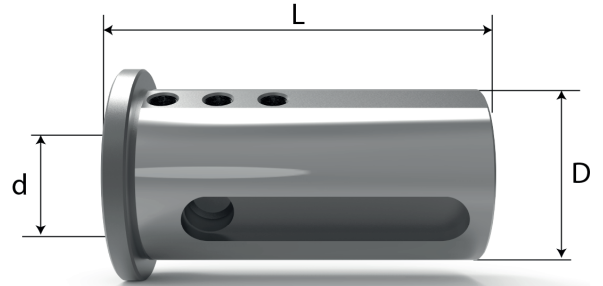

Redüksiyonu Kovanı

Sipariş Kodu	d	D	L	Fiyatı (TL)
HT150.20.06	20	6	40	
HT150.20.08	20	8	40	
HT150.20.10	20	10	40	
HT150.20.12	20	12	40	
HT150.20.14	20	14	40	
HT150.20.16	20	16	40	
HT150.25.06	25	6	45	
HT150.25.08	25	8	45	
HT150.25.10	25	10	45	
HT150.25.12	25	12	45	
HT150.25.14	25	14	45	
HT150.25.16	25	16	45	
HT150.25.20	25	20	45	
HT150.32.06	32	6	65	
HT150.32.08	32	8	65	
HT150.32.10	32	10	65	
HT150.32.12	32	12	65	
HT150.32.14	32	14	65	
HT150.32.16	32	16	65	
HT150.32.20	32	20	65	
HT150.32.25	32	25	65	
HT150.40.06	40	6	75	740,00₺
HT150.40.08	40	8	75	740,00₺
HT150.40.10	40	10	75	740,00₺
HT150.40.12	40	12	75	740,00₺
HT150.40.14	40	14	75	740,00₺
HT150.40.16	40	16	75	740,00₺
HT150.40.20	40	20	75	740,00₺
HT150.40.25	40	25	75	740,00₺
HT150.40.32	40	32	75	740,00₺